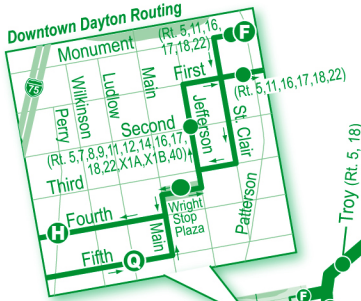

Route 19

1-8-12

Downtown Dayton Routing

Legend:

- Transfer Point
- Schedule Timepoint
- Selected Trips