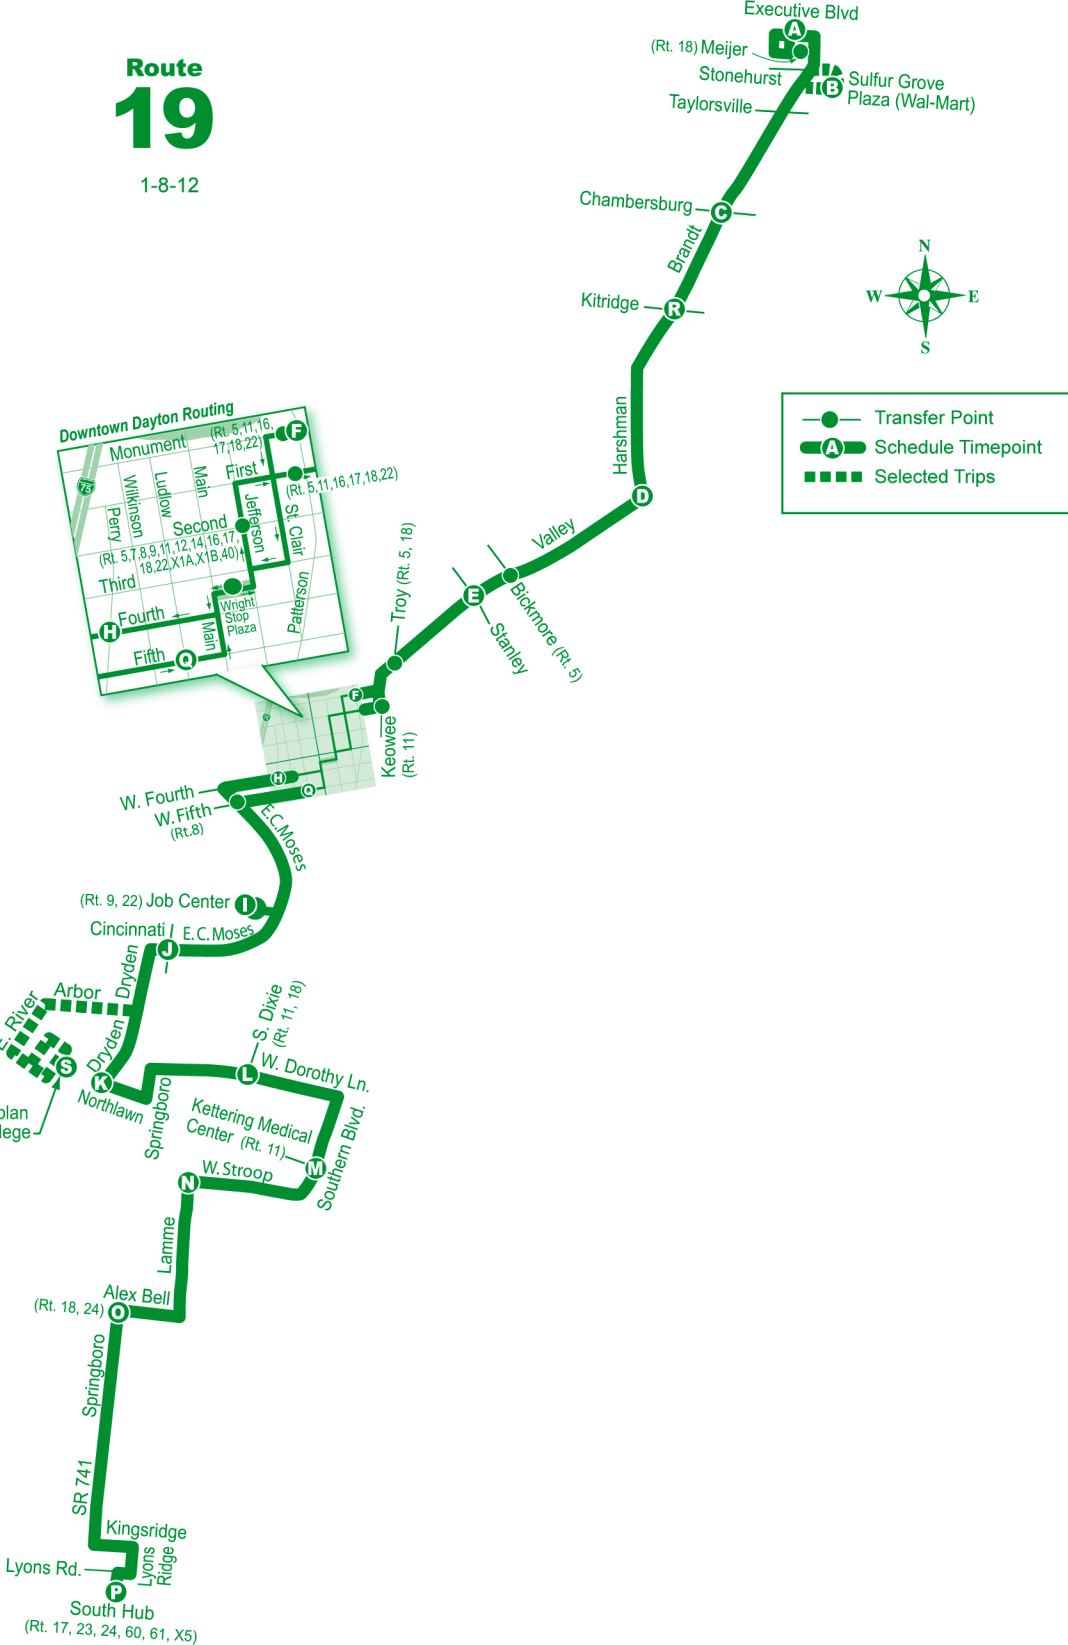

Route 19

1-8-12

Downtown Dayton Routing

Legend:

- Transfer Point
- Schedule Timepoint
- Selected Trips